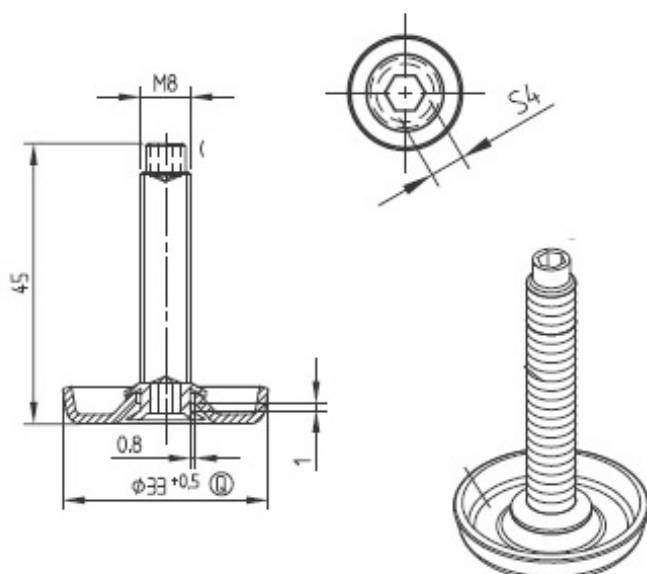

PRODUCT SHEET

Description:

Adjust. Swivel Cup Glide $\varnothing 33\text{mm}$, Steel BZP, M8x45mm Stud W/4 in Top & Bottom

Item number:

10.16.513-0

Units	Box	Carton	HS Code	Barcode
Pcs.	1	500	8302420090	 5704866107464